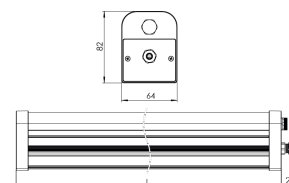

Product Family	Aveno
Adjustability	Fixed
Color	White- Black
Mounting Type	Triproof
Body	Extruded aluminium body with electrostatic powder coated

Light Source	SMD LED
Color Temperature	2700-3000-4000-5000-6500K
Color Rendering Index	CRI>80 , CRI>90
Power	28 W
Power Factor	Pf>90
Luminaire Efficiency	158lm/W
Light Beam Angle	120°
Lumen	4424 lm
Operating Voltage	220-240V AC / 50-60 Hz
Light Source Lifetime	50.000 hours Led lifetime
Optic	High efficiency milky polycarbonate diffuser

Control Type	On/Off - Dali
Electrical Insulation Class	Class I
Optional Features	Emergency kit system can be integrated

Sealing	IP54
Weight	1,1 Kg
Dimensions	82 X 64 L: 600 mm

DIMENSIONS

Lumen value is given according to 4000K value.