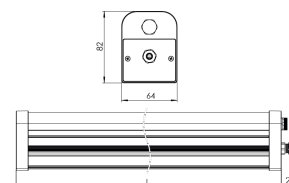

<b>Product Family</b>	Aveno
<b>Adjustability</b>	Fixed
<b>Color</b>	White- Black
<b>Mounting Type</b>	Triproof
<b>Body</b>	Extruded aluminium body with electrostatic powder coated

<b>Light Source</b>	SMD LED
<b>Color Temperature</b>	2700-3000-4000-5000-6500K
<b>Color Rendering Index</b>	CRI>80 , CRI>90
<b>Power</b>	38,5 W
<b>Power Factor</b>	Pf>90
<b>Luminaire Efficiency</b>	158lm/W
<b>Light Beam Angle</b>	120°
<b>Lumen</b>	5390 lm
<b>Operating Voltage</b>	220-240V AC / 50-60 Hz
<b>Light Source Lifetime</b>	50.000 hours Led lifetime
<b>Optic</b>	High efficiency milky polycarbonate diffuser

<b>Control Type</b>	On/Off - Dali
<b>Electrical Insulation Class</b>	Class I
<b>Optional Features</b>	Emergency kit system can be integrated

<b>Sealing</b>	IP54
<b>Weight</b>	1,8 Kg
<b>Dimensions</b>	82 X 64 L: 1200 mm

## DIMENSIONS

Lumen value is given according to 4000K value.

Luminaire is F-marked and suitable for direct mounting on normally flammable surfaces.

All components are provided with 5 year limited guarantee. A qualified electrician must ensure proper installation of the product.