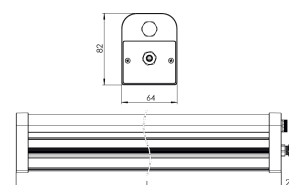

<b>Product Family</b>	Aveno
<b>Adjustability</b>	Fixed
<b>Color</b>	White- Black
<b>Mounting Type</b>	Triproof
<b>Body</b>	Extruded aluminium body with electrostatic powder coated

<b>Light Source</b>	SMD LED
<b>Color Temperature</b>	2700-3000-4000-5000-6500K
<b>Color Rendering Index</b>	CRI>80 , CRI>90
<b>Power</b>	41,5 W
<b>Power Factor</b>	Pf>90
<b>Luminaire Efficiency</b>	158lm/W
<b>Light Beam Angle</b>	120°
<b>Lumen</b>	6557 lm
<b>Operating Voltage</b>	220-240V AC / 50-60 Hz
<b>Light Source Lifetime</b>	50.000 hours Led lifetime
<b>Optic</b>	High efficiency milky polycarbonate diffuser

<b>Control Type</b>	On/Off - Dali
<b>Electrical Insulation Class</b>	Class I
<b>Optional Features</b>	Emergency kit system can be integrated

<b>Sealing</b>	IP54
<b>Weight</b>	1,38 Kg
<b>Dimensions</b>	82 X 64 L: 840 mm

## DIMENSIONS

Lumen value is given according to 4000K value.

Luminaire is F-marked and suitable for direct mounting on normally flammable surfaces.

All components are provided with 5 year limited guarantee. A qualified electrician must ensure proper installation of the product.