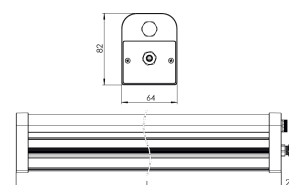

Product Family	Aveno
Adjustability	Fixed
Color	White- Black
Mounting Type	Triproof
Body	Extruded aluminium body with electrostatic powder coated

Light Source	SMD LED
Color Temperature	2700-3000-4000-5000-6500K
Color Rendering Index	CRI>80 , CRI>90
Power	42,5 W
Power Factor	Pf>90
Luminaire Efficiency	158lm/W
Light Beam Angle	120°
Lumen	6715 lm
Operating Voltage	220-240V AC / 50-60 Hz
Light Source Lifetime	50.000 hours Led lifetime
Optic	High efficiency milky polycarbonate diffuser

Control Type	On/Off - Dali
Electrical Insulation Class	Class I
Optional Features	Emergency kit system can be integrated

Sealing	IP54
Weight	1,8 Kg
Dimensions	82 X 64 L: 1200 mm

DIMENSIONS

Lumen value is given according to 4000K value.