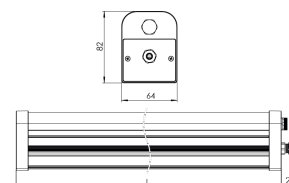

Product Family	Aveno
Adjustability	Fixed
Color	White- Black
Mounting Type	Triproof
Body	Extruded aluminium body with electrostatic powder coated

Light Source	SMD LED
Color Temperature	2700-3000-4000-5000-6500K
Color Rendering Index	CRI>80 , CRI>90
Power	55 W
Power Factor	Pf>90
Luminaire Efficiency	158lm/W
Light Beam Angle	120°
Lumen	7700 lm
Operating Voltage	220-240V AC / 50-60 Hz
Light Source Lifetime	50.000 hours Led lifetime
Optic	High efficiency milky polycarbonate diffuser

Control Type	On/Off - Dali
Electrical Insulation Class	Class I
Optional Features	Emergency kit system can be integrated

Sealing	IP54
Weight	1,8 Kg
Dimensions	82 X 64 L: 1200 mm

DIMENSIONS

Lumen value is given according to 4000K value.