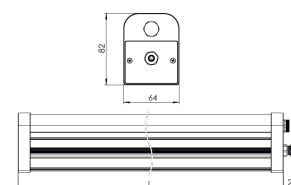

Product Family	Aveno
Adjustability	Fixed
Color	White- Black
Mounting Type	Triproof
Body	Extruded aluminium body with electrostatic powder coated

Light Source	SMD LED
Color Temperature	2700-3000-4000-5000-6500K
Color Rendering Index	CRI>80 , CRI>90
Power	60 W
Power Factor	Pf>90
Luminaire Efficiency	158lm/W
Light Beam Angle	120°
Lumen	9480 lm
Operating Voltage	220-240V AC / 50-60 Hz
Light Source Lifetime	50.000 hours Led lifetime
Optic	High efficiency milky polycarbonate diffuser

Control Type	On/Off - Dali
Electrical Insulation Class	Class I
Optional Features	Emergency kit system can be integrated

Sealing	IP54
Weight	1,8 Kg
Dimensions	82 X 64 L: 1200 mm

DIMENSIONS

Lumen value is given according to 4000K value.