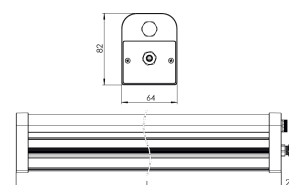

Product Family	Aveno
Adjustability	Fixed
Color	White- Black
Mounting Type	Triproof
Body	Extruded aluminium body with electrostatic powder coated

Light Source	SMD LED
Color Temperature	2700-3000-4000-5000-6500K
Color Rendering Index	CRI>80 , CRI>90
Power	77 W
Power Factor	Pf>90
Luminaire Efficiency	158lm/W
Light Beam Angle	120°
Lumen	12166 lm
Operating Voltage	220-240V AC / 50-60 Hz
Light Source Lifetime	50.000 hours Led lifetime
Optic	High efficiency milky polycarbonate diffuser

Control Type	On/Off - Dali
Electrical Insulation Class	Class I
Optional Features	Emergency kit system can be integrated

Sealing	IP54
Weight	1,8 Kg
Dimensions	82 X 64 L: 1200 mm

DIMENSIONS

Lumen value is given according to 4000K value.