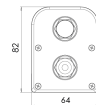

Product Family	Aveno
Adjustability	Fixed
Color	White - Black
Mounting Type	Triproof
Body	Extruded aluminium body with electrostatic powder coated
Light Source	MP LED
Color Temperature	2700-3000-4000-5000-6500K
Color Rendering Index	CRI>80 , CRI>90
Power	35 W
Power Factor	Pf>90
Luminaire Efficiency	120lm/W
Light Beam Angle	120°
Lumen	4200 lm
Operating Voltage	220-240V AC / 50-60 Hz
Light Source Lifetime	50.000 hours Led lifetime
Optic	High efficiency milky polycarbonate diffuser
Control Type	On/Off - Dali
Electrical Insulation Class	Class I
Optional Features	Emergency kit system can be integrated
Sealing	IP54
Weight	2,5 Kg
Dimensions	82 X 64 L: 1130 mm

DIMENSIONS

Lumen value is given according to 4000K value.
 Luminaire is F-marked and suitable for direct mounting on normally flammable surfaces.
 All components are provided with 5 year limited guarantee. A qualified electrician must ensure proper installation of the product.