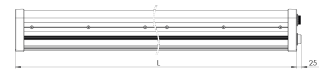

Product Family	Aveno
Adjustability	Fixed
Color	White - Black
Mounting Type	Triproof
Body	Extruded aluminium body with electrostatic powder coated
Light Source	MP LED
Color Temperature	2700-3000-4000-5000-6500K
Color Rendering Index	CRI>80 , CRI>90
Power	35 W
Power Factor	Pf>90
Luminaire Efficiency	120lm/W
Light Beam Angle	120°
Lumen	4200 lm
Operating Voltage	220-240V AC / 50-60 Hz
Light Source Lifetime	50.000 hours Led lifetime
Optic	High efficiency milky polycarbonate diffuser
Control Type	On/Off - Dali
Electrical Insulation Class	Class I
Optional Features	Emergency kit system can be integrated
Sealing	IP54
Weight	2,5 Kg
Dimensions	82 X 64 L: 1130 mm

DIMENSIONS

Lumen value is given according to 4000K value.
 Luminaire is F-marked and suitable for direct mounting on normally flammable surfaces.
 All components are provided with 5 year limited guarantee. A qualified electrician must ensure proper installation of the product.