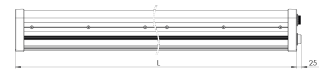

Product Family	Aveno
Adjustability	Fixed
Color	White - Black
Mounting Type	Triproof
Body	Extruded aluminium body with electrostatic powder coated
Light Source	MP LED
Color Temperature	2700-3000-4000-5000-6500K
Color Rendering Index	CRI>80 , CRI>90
Power	42 W
Power Factor	Pf>90
Luminaire Efficiency	120lm/W
Light Beam Angle	120°
Lumen	5040 lm
Operating Voltage	220-240V AC / 50-60 Hz
Light Source Lifetime	50.000 hours Led lifetime
Optic	High efficiency milky polycarbonate diffuser
Control Type	On/Off - Dali
Electrical Insulation Class	Class I
Optional Features	Emergency kit system can be integrated
Sealing	IP54
Weight	2,05 Kg
Dimensions	82 X 64 L: 975 mm

DIMENSIONS

Lumen value is given according to 4000K value.

Luminaire is F-marked and suitable for direct mounting on normally flammable surfaces.

All components are provided with 5 year limited guarantee. A qualified electrician must ensure proper installation of the product.