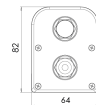

Product Family	Aveno
Adjustability	Fixed
Color	White - Black
Mounting Type	Triproof
Body	Extruded aluminium body with electrostatic powder coated
Light Source	MP LED
Color Temperature	2700-3000-4000-5000-6500K
Color Rendering Index	CRI>80 , CRI>90
Power	42 W
Power Factor	Pf>90
Luminaire Efficiency	120lm/W
Light Beam Angle	120°
Lumen	5040 lm
Operating Voltage	220-240V AC / 50-60 Hz
Light Source Lifetime	50.000 hours Led lifetime
Optic	High efficiency milky polycarbonate diffuser
Control Type	On/Off - Dali
Electrical Insulation Class	Class I
Optional Features	Emergency kit system can be integrated
Sealing	IP54
Weight	2,05 Kg
Dimensions	82 X 64 L: 975 mm

DIMENSIONS

Lumen value is given according to 4000K value.

Luminaire is F-marked and suitable for direct mounting on normally flammable surfaces.

All components are provided with 5 year limited guarantee. A qualified electrician must ensure proper installation of the product.