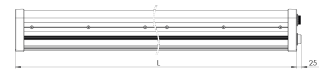

<b>Product Family</b>	Aveno
<b>Adjustability</b>	Fixed
<b>Color</b>	White - Black
<b>Mounting Type</b>	Triproof
<b>Body</b>	Extruded aluminium body with electrostatic powder coated
<b>Light Source</b>	MP LED
<b>Color Temperature</b>	2700-3000-4000-5000-6500K
<b>Color Rendering Index</b>	CRI>80 , CRI>90
<b>Power</b>	50 W
<b>Power Factor</b>	Pf>90
<b>Luminaire Efficiency</b>	120lm/W
<b>Light Beam Angle</b>	120°
<b>Lumen</b>	6000 lm
<b>Operating Voltage</b>	220-240V AC / 50-60 Hz
<b>Light Source Lifetime</b>	50.000 hours Led lifetime
<b>Optic</b>	High efficiency milky polycarbonate diffuser
<b>Control Type</b>	On/Off - Dali
<b>Electrical Insulation Class</b>	Class I
<b>Optional Features</b>	Emergency kit system can be integrated
<b>Sealing</b>	IP54
<b>Weight</b>	2,5 Kg
<b>Dimensions</b>	82 X 64 L: 1130 mm

## DIMENSIONS

Lumen value is given according to 4000K value.

Luminaire is F-marked and suitable for direct mounting on normally flammable surfaces.

All components are provided with 5 year limited guarantee. A qualified electrician must ensure proper installation of the product.