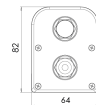

<b>Product Family</b>	Aveno
<b>Adjustability</b>	Fixed
<b>Color</b>	White - Black
<b>Mounting Type</b>	Triproof
<b>Body</b>	Extruded aluminium body with electrostatic powder coated
<b>Light Source</b>	MP LED
<b>Color Temperature</b>	2700-3000-4000-5000-6500K
<b>Color Rendering Index</b>	CRI>80 , CRI>90
<b>Power</b>	50 W
<b>Power Factor</b>	Pf>90
<b>Luminaire Efficiency</b>	120lm/W
<b>Light Beam Angle</b>	120°
<b>Lumen</b>	6000 lm
<b>Operating Voltage</b>	220-240V AC / 50-60 Hz
<b>Light Source Lifetime</b>	50.000 hours Led lifetime
<b>Optic</b>	High efficiency milky polycarbonate diffuser
<b>Control Type</b>	On/Off - Dali
<b>Electrical Insulation Class</b>	Class I
<b>Optional Features</b>	Emergency kit system can be integrated
<b>Sealing</b>	IP54
<b>Weight</b>	2,5 Kg
<b>Dimensions</b>	82 X 64 L: 1130 mm

## DIMENSIONS

Lumen value is given according to 4000K value.

Luminaire is F-marked and suitable for direct mounting on normally flammable surfaces.

All components are provided with 5 year limited guarantee. A qualified electrician must ensure proper installation of the product.