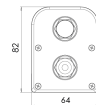

<b>Product Family</b>	Aveno
<b>Adjustability</b>	Fixed
<b>Color</b>	White - Black
<b>Mounting Type</b>	Triproof
<b>Body</b>	Extruded aluminium body with electrostatic powder coated
<b>Light Source</b>	MP LED
<b>Color Temperature</b>	2700-3000-4000-5000-6500K
<b>Color Rendering Index</b>	CRI>80 , CRI>90
<b>Power</b>	82 W
<b>Power Factor</b>	Pf>90
<b>Luminaire Efficiency</b>	120lm/W
<b>Light Beam Angle</b>	120°
<b>Lumen</b>	9840 lm
<b>Operating Voltage</b>	220-240V AC / 50-60 Hz
<b>Light Source Lifetime</b>	50.000 hours Led lifetime
<b>Optic</b>	High efficiency milky polycarbonate diffuser
<b>Control Type</b>	On/Off - Dali
<b>Electrical Insulation Class</b>	Class I
<b>Optional Features</b>	Emergency kit system can be integrated
<b>Sealing</b>	IP54
<b>Weight</b>	3,2 Kg
<b>Dimensions</b>	82 X 64 L: 1335 mm

## DIMENSIONS

Lumen value is given according to 4000K value.  
 Luminaire is F-marked and suitable for direct mounting on normally flammable surfaces.  
 All components are provided with 5 year limited guarantee. A qualified electrician must ensure proper installation of the product.