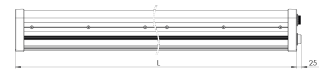

<b>Product Family</b>	Aveno
<b>Adjustability</b>	Fixed
<b>Color</b>	White - Black
<b>Mounting Type</b>	Triproof
<b>Body</b>	Extruded aluminium body with electrostatic powder coated
<b>Light Source</b>	MP LED
<b>Color Temperature</b>	2700-3000-4000-5000-6500K
<b>Color Rendering Index</b>	CRI>80 , CRI>90
<b>Power</b>	82 W
<b>Power Factor</b>	Pf>90
<b>Luminaire Efficiency</b>	120lm/W
<b>Light Beam Angle</b>	120°
<b>Lumen</b>	9840 lm
<b>Operating Voltage</b>	220-240V AC / 50-60 Hz
<b>Light Source Lifetime</b>	50.000 hours Led lifetime
<b>Optic</b>	High efficiency milky polycarbonate diffuser
<b>Control Type</b>	On/Off - Dali
<b>Electrical Insulation Class</b>	Class I
<b>Optional Features</b>	Emergency kit system can be integrated
<b>Sealing</b>	IP54
<b>Weight</b>	3,2 Kg
<b>Dimensions</b>	82 X 64 L: 1335 mm

## DIMENSIONS

Lumen value is given according to 4000K value.  
 Luminaire is F-marked and suitable for direct mounting on normally flammable surfaces.  
 All components are provided with 5 year limited guarantee. A qualified electrician must ensure proper installation of the product.