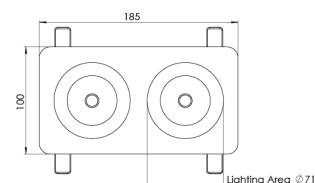

Product Family	Bjara
Adjustability	Adjustable: 30° & 30°
Color	White- Black- Gray- RAL
Mounting Type	Adjustable Recessed Mounted
Body	Die-cast aluminium body with electrostatic powder coated

Light Source	COB LED
Color Temperature	2700-3000-4000-5000-6500K
Color Rendering Index	CRI>80,CRI>90
Power	14 W
Power Factor	Pf>90
Luminaire Efficiency	103lm/W
Light Beam Angle	15°,24°,36°,60°
Lumen	1442 lm
Operating Voltage	220-240V AC / 50-60 Hz
Light Source Lifetime	50.000 hours Led lifetime
Optic	High efficiency reflector and PC glass

Control Type	On/Off – Dali
Electrical Insulation Class	Class II
Optional Features	Emergency kit system can be integrated

Sealing	IP20
Weight	1,15 Kg
Dimensions	100 x 185 x 65mm

DIMENSIONS

Lumen value is given according to 4000K value.