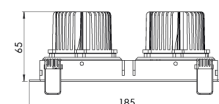

Product Family	Bjara
Adjustability	Adjustable: 30° & 30°
Color	White- Black- Gray- RAL
Mounting Type	Adjustable Recessed Mounted
Body	Die-cast aluminium body with electrostatic powder coated

Light Source	COB LED
Color Temperature	2700-3000-4000-5000-6500K
Color Rendering Index	CRI>80,CRI>90
Power	14 W
Power Factor	Pf>90
Luminaire Efficiency	103lm/W
Light Beam Angle	15°,24°,36°,60°
Lumen	1442 lm
Operating Voltage	220-240V AC / 50-60 Hz
Light Source Lifetime	50.000 hours Led lifetime
Optic	High efficiency reflector and PC glass

Control Type	On/Off – Dali
Electrical Insulation Class	Class II
Optional Features	Emergency kit system can be integrated

Sealing	IP20
Weight	1,15 Kg
Dimensions	100 x 185 x 65mm

DIMENSIONS

Lumen value is given according to 4000K value.