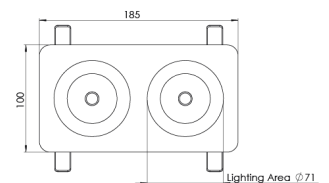

<b>Product Family</b>	Bjara
<b>Adjustability</b>	Adjustable: 30° & 30°
<b>Color</b>	White- Black- Gray- RAL
<b>Mounting Type</b>	Adjustable Recessed Mounted
<b>Body</b>	Die-cast aluminium body with electrostatic powder coated

<b>Control Type</b>	On/Off – Dali
<b>Electrical Insulation Class</b>	Class II
<b>Optional Features</b>	Emergency kit system can be integrated

<b>Sealing</b>	IP20
<b>Weight</b>	1,15 Kg
<b>Dimensions</b>	100 x 185 x 65mm

## DIMENSIONS

Lumen value is given according to 4000K value.

Luminaire is F-marked and suitable for direct mounting on normally flammable surfaces.

All components are provided with 5 year limited guarantee. A qualified electrician must ensure proper installation of the product.