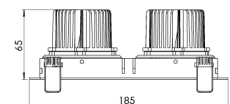

DIMENSIONS

Lumen value is given according to 4000K value.

Luminaire is F-marked and suitable for direct mounting on normally flammable surfaces.

All components are provided with 5 year limited guarantee. A qualified electrician must ensure proper installation of the product.