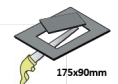

DIMENSIONS

Lumen value is given according to 4000K value.

Luminaire is F-marked and suitable for direct mounting on normally flammable surfaces.

All components are provided with 5 year limited guarantee. A qualified electrician must ensure proper installation of the product.