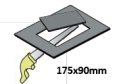

DIMENSIONS

Lumen value is given according to 4000K value.
Luminaire is F-marked and suitable for direct mounting on normally flammable surfaces.
All components are provided with 5 year limited guarantee. A qualified electrician must ensure proper installation of the product.