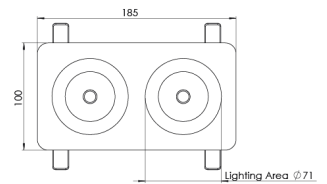

<b>Product Family</b>	Bjara
<b>Adjustability</b>	Adjustable: 30° & 30°
<b>Color</b>	White- Black- Gray- RAL
<b>Mounting Type</b>	Adjustable Recessed Mounted
<b>Body</b>	Die-cast aluminium body with electrostatic powder coated

<b>Control Type</b>	On/Off – Dali
<b>Electrical Insulation Class</b>	Class II
<b>Optional Features</b>	Emergency kit system can be integrated

<b>Sealing</b>	IP20
<b>Weight</b>	1,15 Kg
<b>Dimensions</b>	100 x 185 x 65mm

## DIMENSIONS

Lumen value is given according to 4000K value.  
 Luminaire is F-marked and suitable for direct mounting on normally flammable surfaces.  
 All components are provided with 5 year limited guarantee. A qualified electrician must ensure proper installation of the product.