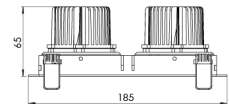

DIMENSIONS

Lumen value is given according to 4000K value.
Luminaire is F-marked and suitable for direct mounting on normally flammable surfaces.
All components are provided with 5 year limited guarantee. A qualified electrician must ensure proper installation of the product.