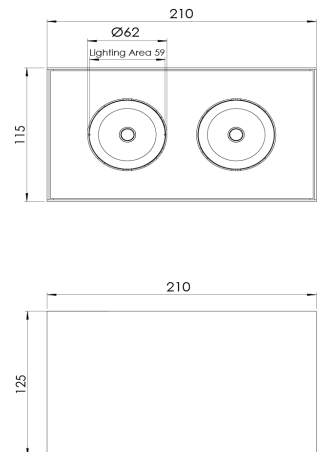

Product Family	Bjara
Adjustability	Adjustable: 19° & 19°
Color	White- Black- Gray- RAL
Mounting Type	Adjustable Surface Mounted
Body	Die-cast aluminium body with electrostatic powder coated

Light Source	COB LED
Color Temperature	2700-3000-4000-5000-6500K
Color Rendering Index	CRI>80,CRI>90
Power	14 W
Power Factor	Pf>90
Luminaire Efficiency	103lm/W
Light Beam Angle	15°,24°,36°,60°
Lumen	1442 lm
Operating Voltage	220-240V AC / 50-60 Hz
Light Source Lifetime	50.000 hours Led lifetime
Optic	High efficiency reflector and PC glass

Control Type	On/Off- Dali
Electrical Insulation Class	Class I
Optional Features	Emergency kit system can be integrated

Sealing	IP20
Weight	2,5 Kg
Dimensions	125 x 210 x 115 mm

DIMENSIONS

Lumen value is given according to 4000K value.