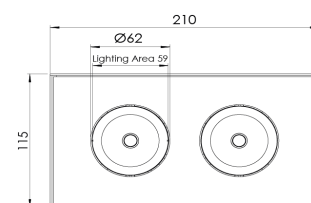

Product Family	Bjara
Adjustability	Adjustable: 19° & 19°
Color	White- Black- Gray- RAL
Mounting Type	Adjustable Surface Mounted
Body	Die-cast aluminium body with electrostatic powder coated

Light Source	COB LED
Color Temperature	2700-3000-4000-5000-6500K
Color Rendering Index	CRI>80,CRI>90
Power	20 W
Power Factor	Pf>90
Luminaire Efficiency	103lm/W
Light Beam Angle	15°,24°,36°,60°
Lumen	2069 lm
Operating Voltage	220-240V AC / 50-60 Hz
Light Source Lifetime	50.000 hours Led lifetime
Optic	High efficiency reflector and PC glass

Control Type	On/Off- Dali
Electrical Insulation Class	Class I
Optional Features	Emergency kit system can be integrated

Sealing	IP20
Weight	2,5 Kg
Dimensions	125 x 210 x 115 mm

DIMENSIONS

Lumen value is given according to 4000K value.