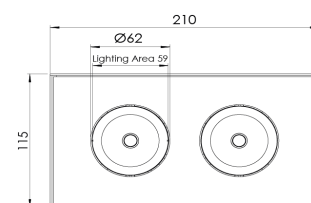

Product Family	Bjara
Adjustability	Adjustable: 19° & 19°
Color	White- Black- Gray- RAL
Mounting Type	Adjustable Surface Mounted
Body	Die-cast aluminium body with electrostatic powder coated

Light Source	COB LED
Color Temperature	2700-3000-4000-5000-6500K
Color Rendering Index	CRI>80,CRI>90
Power	28 W
Power Factor	Pf>90
Luminaire Efficiency	103lm/W
Light Beam Angle	15°,24°,36°,60°
Lumen	2884 lm
Operating Voltage	220-240V AC / 50-60 Hz
Light Source Lifetime	50.000 hours Led lifetime
Optic	High efficiency reflector and PC glass

Control Type	On/Off- Dali
Electrical Insulation Class	Class I
Optional Features	Emergency kit system can be integrated

Sealing	IP20
Weight	2,5 Kg
Dimensions	125 x 210 x 115 mm

DIMENSIONS

Lumen value is given according to 4000K value.