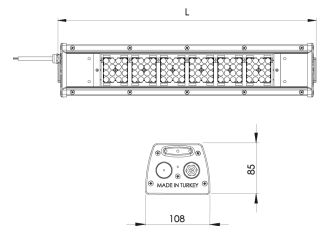

Product Family	Brin
Adjustability	Fixed
Color	MAT Eloksal
Mounting Type	
Body	Extruded aluminium body with electrostatic powder coated
Light Source	MP LED
Color Temperature	2700-3000-4000-5000-6500K
Color Rendering Index	CRI>80 , CRI>90
Power	106 W
Power Factor	Pf>90
Luminaire Efficiency	134lm/W
Light Beam Angle	30°,60°,90°
Lumen	14204 lm
Operating Voltage	220-240V AC / 50-60 Hz
Light Source Lifetime	50.000 hours Led lifetime
Optic	High efficiency lens and extra clear tempered glass
Control Type	On/Off
Electrical Insulation Class	Class I
Optional Features	Emergency kit system can be integrated
Sealing	IP54
Weight	4 Kg
Dimensions	108 x 85 x L : 1000 mm

DIMENSIONS

Lumen value is given according to 5000K value.

Luminaire is F-marked and suitable for direct mounting on normally flammable surfaces.

All components are provided with 5 year limited guarantee. A qualified electrician must ensure proper installation of the product.