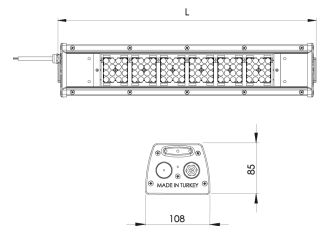

Product Family	Brin
Adjustability	Fixed
Color	MAT Eloksal
Mounting Type	
Body	Extruded aluminium body with electrostatic powder coated
Light Source	MP LED
Color Temperature	2700-3000-4000-5000-6500K
Color Rendering Index	CRI>80 , CRI>90
Power	120 W
Power Factor	Pf>90
Luminaire Efficiency	134lm/W
Light Beam Angle	30°,60°,90°
Lumen	16080 lm
Operating Voltage	220-240V AC / 50-60 Hz
Light Source Lifetime	50.000 hours Led lifetime
Optic	High efficiency lens and extra clear tempered glass
Control Type	On/Off
Electrical Insulation Class	Class I
Optional Features	Emergency kit system can be integrated
Sealing	IP54
Weight	4,3 Kg
Dimensions	108 x 85 x L : 1200 mm

DIMENSIONS

Lumen value is given according to 5000K value.

Luminaire is F-marked and suitable for direct mounting on normally flammable surfaces.

All components are provided with 5 year limited guarantee. A qualified electrician must ensure proper installation of the product.