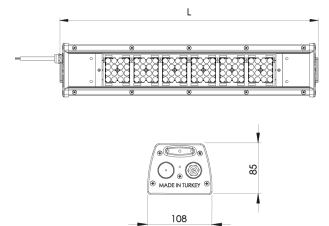

Product Family	Brin
Adjustability	Fixed
Color	MAT Eloksal
Mounting Type	
Body	Extruded aluminium body with electrostatic powder coated
Light Source	MP LED
Color Temperature	2700-3000-4000-5000-6500K
Color Rendering Index	CRI>80 , CRI>90
Power	76 W
Power Factor	Pf>90
Luminaire Efficiency	134lm/W
Light Beam Angle	30°,60°,90°
Lumen	10184 lm
Operating Voltage	220-240V AC / 50-60 Hz
Light Source Lifetime	50.000 hours Led lifetime
Optic	High efficiency lens and extra clear tempered glass
Control Type	On/Off
Electrical Insulation Class	Class I
Optional Features	Emergency kit system can be integrated
Sealing	IP54
Weight	3,7 Kg
Dimensions	108 x 85 x L : 800 mm

DIMENSIONS

Lumen value is given according to 5000K value.

Luminaire is F-marked and suitable for direct mounting on normally flammable surfaces.

All components are provided with 5 year limited guarantee. A qualified electrician must ensure proper installation of the product.