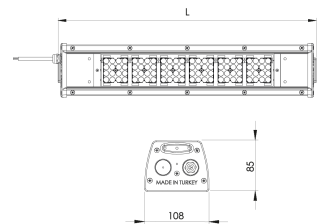

Product Family	Brin
Adjustability	Fixed
Color	MAT Eloksal
Mounting Type	
Body	Extruded aluminium body with electrostatic powder coated
Light Source	MP LED
Color Temperature	2700-3000-4000-5000-6500K
Color Rendering Index	CRI>80 , CRI>90
Power	106 W
Power Factor	Pf>90
Luminaire Efficiency	134lm/W
Light Beam Angle	120°
Lumen	14204 lm
Operating Voltage	220-240V AC / 50-60 Hz
Light Source Lifetime	50.000 hours Led lifetime
Optic	High efficiency lens and extra clear tempered glass
Control Type	On/Off
Electrical Insulation Class	Class I
Optional Features	Emergency kit system can be integrated
Sealing	IP54
Weight	4 Kg
Dimensions	108 x 85 x L : 1000 mm

DIMENSIONS

Lumen value is given according to 5000K value.

Luminaire is F-marked and suitable for direct mounting on normally flammable surfaces.

All components are provided with 5 year limited guarantee. A qualified electrician must ensure proper installation of the product.