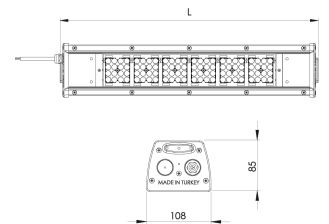

Product Family	Brin
Adjustability	Fixed
Color	MAT Eloksal
Mounting Type	
Body	Extruded aluminium body with electrostatic powder coated
Light Source	MP LED
Color Temperature	2700-3000-4000-5000-6500K
Color Rendering Index	CRI>80 , CRI>90
Power	120 W
Power Factor	Pf>90
Luminaire Efficiency	134lm/W
Light Beam Angle	120°
Lumen	16080 lm
Operating Voltage	220-240V AC / 50-60 Hz
Light Source Lifetime	50.000 hours Led lifetime
Optic	High efficiency lens and extra clear tempered glass
Control Type	On/Off
Electrical Insulation Class	Class I
Optional Features	Emergency kit system can be integrated
Sealing	IP54
Weight	4,3 Kg
Dimensions	108 x 85 x L : 1200 mm

DIMENSIONS

Lumen value is given according to 5000K value.

Luminaire is F-marked and suitable for direct mounting on normally flammable surfaces.

All components are provided with 5 year limited guarantee. A qualified electrician must ensure proper installation of the product.