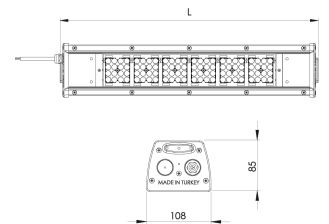

Product Family	Brin
Adjustability	Fixed
Color	MAT Eloksal
Mounting Type	
Body	Extruded aluminium body with electrostatic powder coated
Light Source	MP LED
Color Temperature	2700-3000-4000-5000-6500K
Color Rendering Index	CRI>80 , CRI>90
Power	40 W
Power Factor	Pf>90
Luminaire Efficiency	134lm/W
Light Beam Angle	120°
Lumen	5360 lm
Operating Voltage	220-240V AC / 50-60 Hz
Light Source Lifetime	50.000 hours Led lifetime
Optic	High efficiency lens and extra clear tempered glass
Control Type	On/Off
Electrical Insulation Class	Class I
Optional Features	Emergency kit system can be integrated
Sealing	IP54
Weight	3,55 Kg
Dimensions	108 x 85 x L : 710 mm

DIMENSIONS

Lumen value is given according to 5000K value.

Luminaire is F-marked and suitable for direct mounting on normally flammable surfaces.

All components are provided with 5 year limited guarantee. A qualified electrician must ensure proper installation of the product.