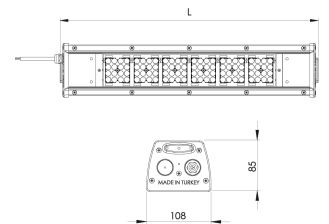

Product Family	Brin
Adjustability	Fixed
Color	MAT Eloksal
Mounting Type	
Body	Extruded aluminium body with electrostatic powder coated
Light Source	MP LED
Color Temperature	2700-3000-4000-5000-6500K
Color Rendering Index	CRI>80 , CRI>90
Power	76 W
Power Factor	Pf>90
Luminaire Efficiency	134lm/W
Light Beam Angle	120°
Lumen	10184 lm
Operating Voltage	220-240V AC / 50-60 Hz
Light Source Lifetime	50.000 hours Led lifetime
Optic	High efficiency lens and extra clear tempered glass
Control Type	On/Off
Electrical Insulation Class	Class I
Optional Features	Emergency kit system can be integrated
Sealing	IP54
Weight	3,7 Kg
Dimensions	108 x 85 x L : 800 mm

DIMENSIONS

Lumen value is given according to 5000K value.

Luminaire is F-marked and suitable for direct mounting on normally flammable surfaces.

All components are provided with 5 year limited guarantee. A qualified electrician must ensure proper installation of the product.