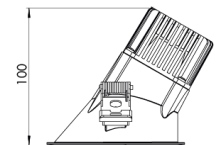

DIMENSIONS

Lumen value is given according to 3000K value.

Luminaire is F-marked and suitable for direct mounting on normally flammable surfaces.

All components are provided with 5 year limited guarantee. A qualified electrician must ensure proper installation of the product.