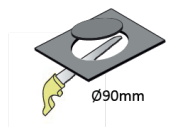

<b>Product Family</b>	Brisa
<b>Adjustability</b>	Fixed
<b>Color</b>	White- Black- Gray- RAL
<b>Mounting Type</b>	Recessed Mounted
<b>Body</b>	Die-cast aluminium body with electrostatic powder coated

<b>Light Source</b>	COB LED
<b>Color Temperature</b>	2700-3000-4000-5000-6500K
<b>Color Rendering Index</b>	CRI>80,CRI>90
<b>Power</b>	14 W
<b>Power Factor</b>	Pf>90
<b>Luminaire Efficiency</b>	90lm/W
<b>Light Beam Angle</b>	15°,24°,36°
<b>Lumen</b>	1260 lm
<b>Operating Voltage</b>	220-240V AC / 50-60 Hz
<b>Light Source Lifetime</b>	50.000 hours Led lifetime
<b>Optic</b>	High efficiency reflector and PC glass

<b>Control Type</b>	On/Off – Dali
<b>Electrical Insulation Class</b>	Class II
<b>Optional Features</b>	Emergency kit system can be integrated

<b>Sealing</b>	IP20
<b>Weight</b>	0,42 Kg
<b>Dimensions</b>	Ø100 x 100 mm

## DIMENSIONS

Lumen value is given according to 3000K value.

Luminaire is F-marked and suitable for direct mounting on normally flammable surfaces.

All components are provided with 5 year limited guarantee. A qualified electrician must ensure proper installation of the product.