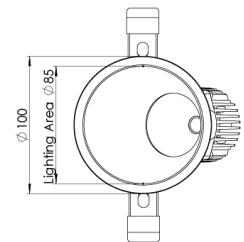

<b>Product Family</b>	Brisa
<b>Adjustability</b>	Fixed
<b>Color</b>	White- Black- Gray- RAL
<b>Mounting Type</b>	Recessed Mounted
<b>Body</b>	Die-cast aluminium body with electrostatic powder coated

<b>Light Source</b>	COB LED
<b>Color Temperature</b>	2700-3000-4000-5000-6500K
<b>Color Rendering Index</b>	CRI>80,CRI>90
<b>Power</b>	14 W
<b>Power Factor</b>	Pf>90
<b>Luminaire Efficiency</b>	90lm/W
<b>Light Beam Angle</b>	15°,24°,36°
<b>Lumen</b>	1260 lm
<b>Operating Voltage</b>	220-240V AC / 50-60 Hz
<b>Light Source Lifetime</b>	50.000 hours Led lifetime
<b>Optic</b>	High efficiency reflector and PC glass

<b>Control Type</b>	On/Off – Dali
<b>Electrical Insulation Class</b>	Class II
<b>Optional Features</b>	Emergency kit system can be integrated

<b>Sealing</b>	IP20
<b>Weight</b>	0,42 Kg
<b>Dimensions</b>	Ø100 x 100 mm

## DIMENSIONS

Lumen value is given according to 3000K value.

Luminaire is F-marked and suitable for direct mounting on normally flammable surfaces.

All components are provided with 5 year limited guarantee. A qualified electrician must ensure proper installation of the product.