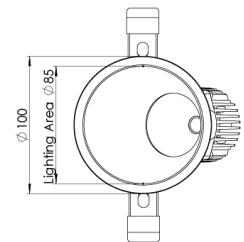

Product Family	Brisa
Adjustability	Fixed
Color	White- Black- Gray- RAL
Mounting Type	Recessed Mounted
Body	Die-cast aluminium body with electrostatic powder coated

Light Source	COB LED
Color Temperature	2700-3000-4000-5000-6500K
Color Rendering Index	CRI>80,CRI>90
Power	7 W
Power Factor	Pf>90
Luminaire Efficiency	90lm/W
Light Beam Angle	15°,24°,36°
Lumen	630 lm
Operating Voltage	220-240V AC / 50-60 Hz
Light Source Lifetime	50.000 hours Led lifetime
Optic	High efficiency reflector and PC glass

Control Type	On/Off – Dali
Electrical Insulation Class	Class II
Optional Features	Emergency kit system can be integrated

Sealing	IP20
Weight	0,42 Kg
Dimensions	Ø100 x 100 mm

DIMENSIONS

Lumen value is given according to 3000K value.
 Luminaire is F-marked and suitable for direct mounting on normally flammable surfaces.
 All components are provided with 5 year limited guarantee. A qualified electrician must ensure proper installation of the product.