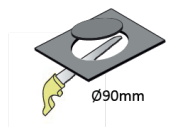

Product Family	Brisa
Adjustability	Fixed
Color	White- Black- Gray- RAL
Mounting Type	Recessed Mounted
Body	Die-cast aluminium body with electrostatic powder coated

Light Source	COB LED
Color Temperature	2700-3000-4000-5000-6500K
Color Rendering Index	CRI>80,CRI>90
Power	7 W
Power Factor	Pf>90
Luminaire Efficiency	90lm/W
Light Beam Angle	15°,24°,36°
Lumen	630 lm
Operating Voltage	220-240V AC / 50-60 Hz
Light Source Lifetime	50.000 hours Led lifetime
Optic	High efficiency reflector and PC glass

Control Type	On/Off – Dali
Electrical Insulation Class	Class II
Optional Features	Emergency kit system can be integrated

Sealing	IP20
Weight	0,42 Kg
Dimensions	Ø100 x 100 mm

DIMENSIONS

Lumen value is given according to 3000K value.
 Luminaire is F-marked and suitable for direct mounting on normally flammable surfaces.
 All components are provided with 5 year limited guarantee. A qualified electrician must ensure proper installation of the product.