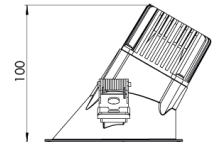

Product Family	Brisa
Adjustability	Fixed
Color	White- Black- Gray- RAL
Mounting Type	Recessed Mounted
Body	Die-cast aluminium body with electrostatic powder coated

Light Source	COB LED
Color Temperature	2700-3000-4000-5000-6500K
Color Rendering Index	CRI>80,CRI>90
Power	7 W
Power Factor	Pf>90
Luminaire Efficiency	90lm/W
Light Beam Angle	15°,24°,36°
Lumen	630 lm
Operating Voltage	220-240V AC / 50-60 Hz
Light Source Lifetime	50.000 hours Led lifetime
Optic	High efficiency reflector and PC glass

Control Type	On/Off – Dali
Electrical Insulation Class	Class II
Optional Features	Emergency kit system can be integrated

Sealing	IP20
Weight	0,42 Kg
Dimensions	Ø100 x 100 mm

DIMENSIONS

Lumen value is given according to 3000K value.
 Luminaire is F-marked and suitable for direct mounting on normally flammable surfaces.
 All components are provided with 5 year limited guarantee. A qualified electrician must ensure proper installation of the product.