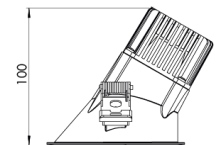

Control Type	On/Off – Dali
Electrical Insulation Class	Class II
Optional Features	Emergency kit system can be integrated

Sealing	IP20
Weight	0,42 Kg
Dimensions	Ø100 x 100 mm

DIMENSIONS

Lumen value is given according to 3000K value.