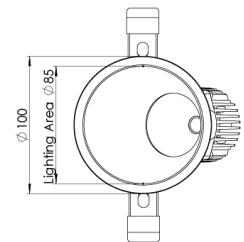

Product Family	Brisa
Adjustability	Fixed
Color	White- Black- Gray- RAL
Mounting Type	Recessed Mounted
Body	Die-cast aluminium body with electrostatic powder coated

Light Source	COB LED
Color Temperature	2700-3000-4000-5000-6500K
Color Rendering Index	CRI>80,CRI>90
Power	9 W
Power Factor	Pf>90
Luminaire Efficiency	90lm/W
Light Beam Angle	15°,24°,36°
Lumen	810 lm
Operating Voltage	220-240V AC / 50-60 Hz
Light Source Lifetime	50.000 hours Led lifetime
Optic	High efficiency reflector and PC glass

Control Type	On/Off – Dali
Electrical Insulation Class	Class II
Optional Features	Emergency kit system can be integrated

Sealing	IP20
Weight	0,42 Kg
Dimensions	Ø100 x 100 mm

DIMENSIONS

Lumen value is given according to 3000K value.