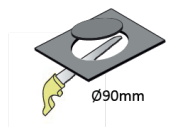

Product Family	Brisa
Adjustability	Fixed
Color	White- Black- Gray- RAL
Mounting Type	Recessed Mounted
Body	Die-cast aluminium body with electrostatic powder coated

Light Source	COB LED
Color Temperature	2700-3000-4000-5000-6500K
Color Rendering Index	CRI>80,CRI>90
Power	9 W
Power Factor	Pf>90
Luminaire Efficiency	90lm/W
Light Beam Angle	15°,24°,36°
Lumen	810 lm
Operating Voltage	220-240V AC / 50-60 Hz
Light Source Lifetime	50.000 hours Led lifetime
Optic	High efficiency reflector and PC glass

Control Type	On/Off – Dali
Electrical Insulation Class	Class II
Optional Features	Emergency kit system can be integrated

Sealing	IP20
Weight	0,42 Kg
Dimensions	Ø100 x 100 mm

DIMENSIONS

Lumen value is given according to 3000K value.