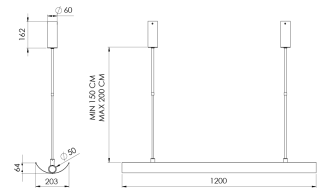

Product Family	Bruna
Adjustability	Fixed
Color	White- Black- Gray- RAL
Mounting Type	Pendant
Body	Metal body
Light Source	MP LED
Color Temperature	2700-3000-4000-5000-6500K
Color Rendering Index	CRI>80 , CRI>90
Power	18 W
Power Factor	Pf>90
Luminaire Efficiency	97lm/W
Light Beam Angle	120°
Lumen	1746 lm
Operating Voltage	220-240V AC / 50-60 Hz
Light Source Lifetime	50.000 hours Led lifetime
Optic	High efficiency polycarbonate diffuser
Control Type	On/Off
Electrical Insulation Class	Class II
Optional Features	Emergency kit system can be integrated
Sealing	IP40
Weight	4 Kg
Dimensions	203 x 1200 x Min-150/Max-200 cm

DIMENSIONS

Lumen value is given according to 4000K value.

Luminaire is F-marked and suitable for direct mounting on normally flammable surfaces.

All components are provided with 5 year limited guarantee. A qualified electrician must ensure proper installation of the product.