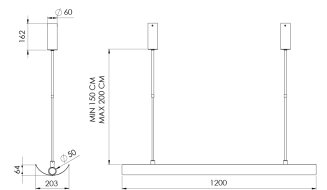

Product Family	Bruna
Adjustability	Fixed
Color	White- Black- Gray- RAL
Mounting Type	Pendant
Body	Metal body
Light Source	MP LED
Color Temperature	2700-3000-4000-5000-6500K
Color Rendering Index	CRI>80 , CRI>90
Power	25 W
Power Factor	Pf>90
Luminaire Efficiency	97lm/W
Light Beam Angle	120°
Lumen	2425 lm
Operating Voltage	220-240V AC / 50-60 Hz
Light Source Lifetime	50.000 hours Led lifetime
Optic	High efficiency polycarbonate diffuser
Control Type	On/Off
Electrical Insulation Class	Class II
Optional Features	Emergency kit system can be integrated
Sealing	IP40
Weight	4 Kg
Dimensions	203 x 1200 x Min-150/Max-200 cm

DIMENSIONS

Lumen value is given according to 4000K value.

Luminaire is F-marked and suitable for direct mounting on normally flammable surfaces.

All components are provided with 5 year limited guarantee. A qualified electrician must ensure proper installation of the product.