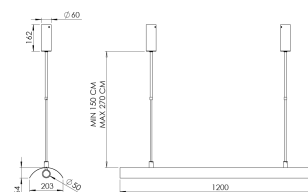

Product Family	Bruna
Adjustability	Fixed
Color	White- Black- Gray- RAL
Mounting Type	Pendant
Body	Metal body
Light Source	MP LED
Color Temperature	2700-3000-4000-5000-6500K
Color Rendering Index	CRI>80 , CRI>90
Power	18 W
Power Factor	Pf>90
Luminaire Efficiency	97lm/W
Light Beam Angle	120°
Lumen	1749 lm
Operating Voltage	220-240V AC / 50-60 Hz
Light Source Lifetime	50.000 hours Led lifetime
Optic	High efficiency polycarbonate diffuser
Control Type	On/Off
Electrical Insulation Class	Class II
Optional Features	Emergency kit system can be integrated
Sealing	IP40
Weight	4 Kg
Dimensions	64 x 203 x 1200 mm

DIMENSIONS

Lumen value is given according to 4000K value.

Luminaire is F-marked and suitable for direct mounting on normally flammable surfaces.

All components are provided with 5 year limited guarantee. A qualified electrician must ensure proper installation of the product.