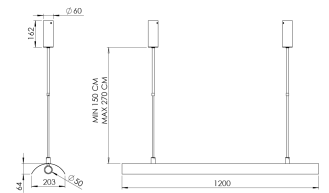

Product Family	Bruna
Adjustability	Fixed
Color	White- Black- Gray- RAL
Mounting Type	Pendant
Body	Metal body
Light Source	MP LED
Color Temperature	2700-3000-4000-5000-6500K
Color Rendering Index	CRI>80 , CRI>90
Power	25 W
Power Factor	Pf>90
Luminaire Efficiency	97lm/W
Light Beam Angle	120°
Lumen	2425 lm
Operating Voltage	220-240V AC / 50-60 Hz
Light Source Lifetime	50.000 hours Led lifetime
Optic	High efficiency polycarbonate diffuser
Control Type	On/Off
Electrical Insulation Class	Class II
Optional Features	Emergency kit system can be integrated
Sealing	IP40
Weight	4 Kg
Dimensions	64 x 203 x 1200 mm

DIMENSIONS

Lumen value is given according to 4000K value.

Luminaire is F-marked and suitable for direct mounting on normally flammable surfaces.

All components are provided with 5 year limited guarantee. A qualified electrician must ensure proper installation of the product.