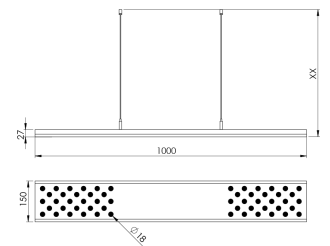

Product Family	Bruna
Adjustability	Fixed
Color	White- Black- Gray- RAL
Mounting Type	Pendant
Body	Metal body with electrostatic powder coated
Light Source	HP LED
Color Temperature	2700-3000-4000-5000-6500K
Color Rendering Index	CRI>80 , CRI>90
Power	33 W
Power Factor	Pf>90
Luminaire Efficiency	92lm/W
Light Beam Angle	10°,25°,40°,60°
Lumen	3036 lm
Operating Voltage	220-240V AC / 50-60 Hz
Light Source Lifetime	50.000 hours Led lifetime
Optic	High efficiency lens
Control Type	On/Off
Electrical Insulation Class	Class I
Optional Features	Unavailable
Sealing	IP20
Weight	3,2 Kg
Dimensions	27 x 150 x 1000 mm

DIMENSIONS

Lumen value is given according to 3000K value.

Luminaire is F-marked and suitable for direct mounting on normally flammable surfaces.

All components are provided with 5 year limited guarantee. A qualified electrician must ensure proper installation of the product.