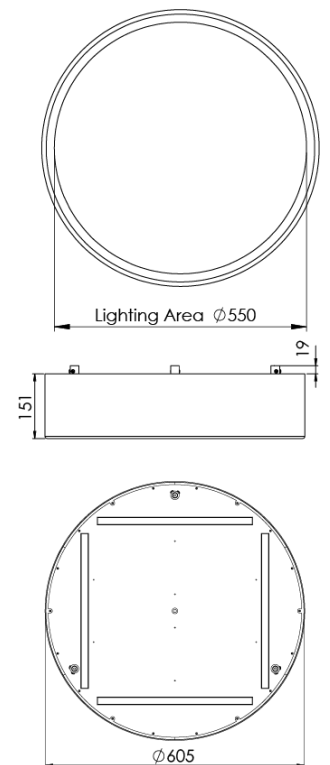

<b>Product Family</b>	Corda
<b>Adjustability</b>	Fixed
<b>Color</b>	White- Black- Gray- RAL
<b>Mounting Type</b>	Surface Mounted
<b>Body</b>	Metal spinning body
<b>Light Source</b>	MP LED
<b>Color Temperature</b>	2700-3000-4000-5000-6500K
<b>Color Rendering Index</b>	CRI>80 , CRI>90
<b>Power</b>	58 W
<b>Power Factor</b>	Pf>90
<b>Luminaire Efficiency</b>	37lm/W
<b>Light Beam Angle</b>	120°
<b>Lumen</b>	2120 lm
<b>Operating Voltage</b>	220-240V AC / 50-60 Hz
<b>Light Source Lifetime</b>	50.000 hours Led lifetime
<b>Optic</b>	
<b>Control Type</b>	On/Off
<b>Electrical Insulation Class</b>	Class I
<b>Optional Features</b>	Unavailable
<b>Sealing</b>	IP20
<b>Weight</b>	4,8 Kg
<b>Dimensions</b>	Ø605 x 151 mm

## DIMENSIONS

Lumen value is given according to 3000K value.

Luminaire is F-marked and suitable for direct mounting on normally flammable surfaces.

All components are provided with 5 year limited guarantee. A qualified electrician must ensure proper installation of the product.