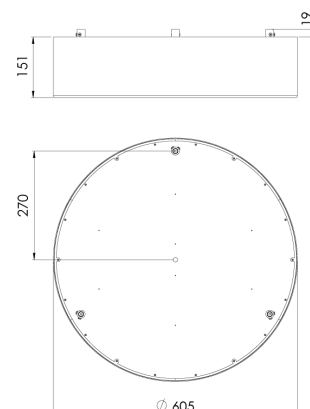

<b>Product Family</b>	Corda
<b>Adjustability</b>	Fixed
<b>Color</b>	White- Black- Gray- RAL
<b>Mounting Type</b>	Surface Mounted
<b>Body</b>	Metal spinning body

<b>Light Source</b>	MP LED
<b>Color Temperature</b>	2700-3000-4000-5000-6500K
<b>Color Rendering Index</b>	CRI>90
<b>Power</b>	40 W
<b>Power Factor</b>	Pf>90
<b>Luminaire Efficiency</b>	90lm/W
<b>Light Beam Angle</b>	35°
<b>Lumen</b>	2120 lm
<b>Operating Voltage</b>	220-240V AC / 50-60 Hz
<b>Light Source Lifetime</b>	50.000 hours Led lifetime

<b>Control Type</b>	On/Off
<b>Electrical Insulation Class</b>	Class I
<b>Optional Features</b>	Unavailable

<b>Sealing</b>	IP20
<b>Weight</b>	4,8 Kg
<b>Dimensions</b>	Ø605 x 151 mm

## DIMENSIONS

Lumen value is given according to 3000K value.

Luminaire is F-marked and suitable for direct mounting on normally flammable surfaces.

All components are provided with 5 year limited guarantee. A qualified electrician must ensure proper installation of the product.