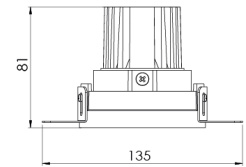

<b>Product Family</b>	Daro
<b>Adjustability</b>	Adjustable: 30° & 30°
<b>Color</b>	White- Black- Gray- RAL
<b>Mounting Type</b>	Trimless Adjustable
<b>Body</b>	Die-cast aluminium body with electrostatic powder coated

<b>Control Type</b>	On/Off- Dali
<b>Electrical Insulation Class</b>	Class II
<b>Optional Features</b>	Emergency kit system can be integrated

<b>Sealing</b>	IP20
<b>Weight</b>	0,55 Kg
<b>Dimensions</b>	Ø84,5 x 81mm

## DIMENSIONS

Lumen value is given according to 4000K value.  
 Luminaire is F-marked and suitable for direct mounting on normally flammable surfaces.  
 All components are provided with 5 year limited guarantee. A qualified electrician must ensure proper installation of the product.