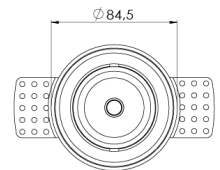

DIMENSIONS

Lumen value is given according to 4000K value.
Luminaire is F-marked and suitable for direct mounting on normally flammable surfaces.
All components are provided with 5 year limited guarantee. A qualified electrician must ensure proper installation of the product.