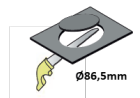

DIMENSIONS

Lumen value is given according to 4000K value.
Luminaire is F-marked and suitable for direct mounting on normally flammable surfaces.
All components are provided with 5 year limited guarantee. A qualified electrician must ensure proper installation of the product.