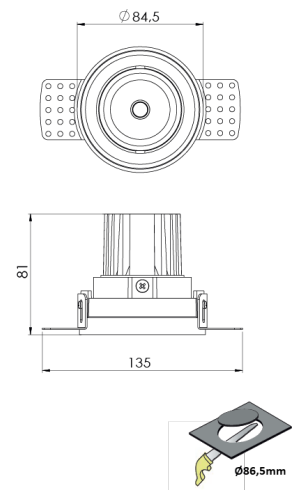

Product Family	Daro
Adjustability	Adjustable: 30° & 30°
Color	White- Black- Gray- RAL
Mounting Type	Trimless Adjustable
Body	Die-cast aluminium body with electrostatic powder coated

Light Source	COB LED
Color Temperature	2700-3000-4000-5000-6500K
Color Rendering Index	CRI>80 , CRI>90
Power	7 W
Power Factor	Pf>90
Luminaire Efficiency	100lm/W
Light Beam Angle	15°,25°,38°
Lumen	700 lm
Operating Voltage	220-240V AC / 50-60 Hz
Light Source Lifetime	50.000 hours Led lifetime
Optic	High efficiency reflector and PC glass

Control Type	On/Off- Dali
Electrical Insulation Class	Class II
Optional Features	Emergency kit system can be integrated

Sealing	IP20
Weight	0,55 Kg
Dimensions	Ø84,5 x 81mm

DIMENSIONS

Lumen value is given according to 4000K value.
 Luminaire is F-marked and suitable for direct mounting on normally flammable surfaces.
 All components are provided with 5 year limited guarantee. A qualified electrician must ensure proper installation of the product.