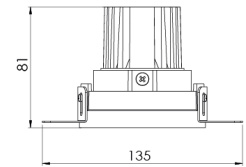

| | |
|-----------------------|--|
| Product Family | Daro |
| Adjustability | Adjustable: 30° & 30° |
| Color | White- Black- Gray- RAL |
| Mounting Type | Trimless Adjustable |
| Body | Die-cast aluminium body with electrostatic powder coated |

| | |
|------------------------------------|--|
| Control Type | On/Off- Dali |
| Electrical Insulation Class | Class II |
| Optional Features | Emergency kit system can be integrated |

| | |
|-------------------|--------------|
| Sealing | IP20 |
| Weight | 0,55 Kg |
| Dimensions | Ø84,5 x 81mm |

DIMENSIONS

Lumen value is given according to 4000K value.
 Luminaire is F-marked and suitable for direct mounting on normally flammable surfaces.
 All components are provided with 5 year limited guarantee. A qualified electrician must ensure proper installation of the product.