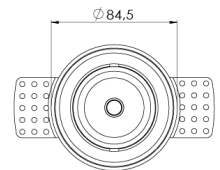

| | |
|-----------------------|--|
| Product Family | Daro |
| Adjustability | Adjustable: 30° & 30° |
| Color | White- Black- Gray- RAL |
| Mounting Type | Trimless Adjustable |
| Body | Die-cast aluminium body with electrostatic powder coated |

| | |
|------------------------------------|--|
| Control Type | On/Off- Dali |
| Electrical Insulation Class | Class II |
| Optional Features | Emergency kit system can be integrated |

| | |
|-------------------|--------------|
| Sealing | IP20 |
| Weight | 0,55 Kg |
| Dimensions | Ø84,5 x 81mm |

DIMENSIONS

Lumen value is given according to 4000K value.
 Luminaire is F-marked and suitable for direct mounting on normally flammable surfaces.
 All components are provided with 5 year limited guarantee. A qualified electrician must ensure proper installation of the product.