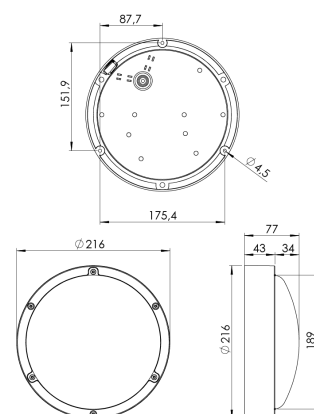

<b>Product Family</b>	Duna
<b>Adjustability</b>	Fixed
<b>Color</b>	White- Black
<b>Mounting Type</b>	Surface Mounted
<b>Body</b>	Injection polycarbonate body

<b>Light Source</b>	MP LED
<b>Color Temperature</b>	2700-3000-4000-5000-6500K
<b>Color Rendering Index</b>	CRI>80 , CRI>90
<b>Power</b>	16 W
<b>Power Factor</b>	Pf>90
<b>Luminaire Efficiency</b>	113lm/W
<b>Light Beam Angle</b>	120°
<b>Lumen</b>	1808 lm
<b>Operating Voltage</b>	220-240V AC / 50-60 Hz
<b>Light Source Lifetime</b>	50.000 hours Led lifetime
<b>Optic</b>	High efficiency milky polycarbonate diffuser

<b>Control Type</b>	On/Off
<b>Electrical Insulation Class</b>	Class II
<b>Optional Features</b>	Emergency kit system can be integrated, microwave sensor option

<b>Sealing</b>	IP40
<b>Weight</b>	0,6 Kg
<b>Dimensions</b>	Ø216 x 77 mm

#### DIMENSIONS

Lumen value is given according to 4000K value.

Luminaire is F-marked and suitable for direct mounting on normally flammable surfaces.

All components are provided with 5 year limited guarantee. A qualified electrician must ensure proper installation of the product.