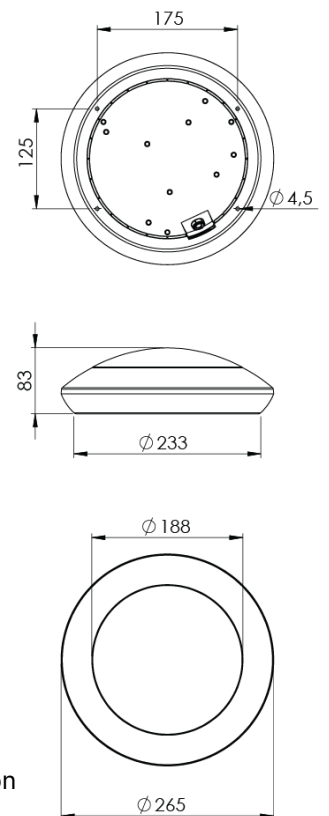

| | |
|------------------------------------|---|
| Product Family | Duna |
| Adjustability | Fixed |
| Color | White- Black |
| Mounting Type | Surface Mounted |
| Body | Injection polycarbonate body |
| Light Source | MP LED |
| Color Temperature | 2700-3000-4000-5000-6500K |
| Color Rendering Index | CRI>80 , CRI>90 |
| Power | 16,5 W |
| Power Factor | Pf>90 |
| Luminaire Efficiency | 100lm/W |
| Light Beam Angle | 115° |
| Lumen | 1650 lm |
| Operating Voltage | 220-240V AC / 50-60 Hz |
| Light Source Lifetime | 50.000 hours Led lifetime |
| Optic | High efficiency milky polycarbonate diffuser |
| Control Type | On/Off |
| Electrical Insulation Class | Class II |
| Optional Features | Emergency kit system can be integrated, microwave sensor option |
| Sealing | IP65 |
| Weight | 0,95 Kg |
| Dimensions | Ø265 x 83 mm |

DIMENSIONS

Lumen value is given according to 4000K value.

Luminaire is F-marked and suitable for direct mounting on normally flammable surfaces.

All components are provided with 5 year limited guarantee. A qualified electrician must ensure proper installation of the product.