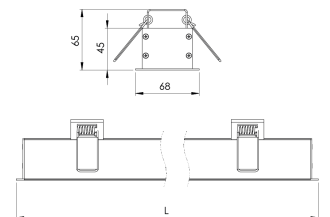

Product Family	Elaro
Adjustability	Fixed
Color	White- Black- Gray- RAL
Mounting Type	Recessed Mounted
Body	Extruded aluminium body with electrostatic powder coated
Light Source	MP LED
Color Temperature	2700-3000-4000-5000-6500K
Color Rendering Index	CRI>80
Power	35 W
Power Factor	Pf>90
Luminaire Efficiency	65lm/W
Light Beam Angle	120°
Lumen	2275 lm
Operating Voltage	220-240V AC / 50-60 Hz
Light Source Lifetime	50.000 hours Led lifetime
Optic	High efficiency opal diffusers
Control Type	On/Off- Dali
Electrical Insulation Class	Class I
Optional Features	Emergency kit system can be integrated
Sealing	IP20
Weight	1,6 Kg
Dimensions	68 x 65 x L: 1135 mm

DIMENSIONS

Lumen value is given according to 4000K value.
 Luminaire is F-marked and suitable for direct mounting on normally flammable surfaces.
 All components are provided with 5 year limited guarantee. A qualified electrician must ensure proper installation of the product.