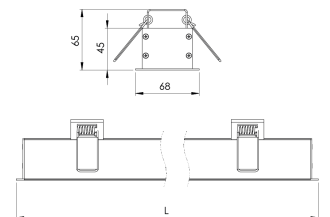

Product Family	Elaro
Adjustability	Fixed
Color	White- Black- Gray- RAL
Mounting Type	Recessed Mounted
Body	Extruded aluminium body with electrostatic powder coated
Light Source	MP LED
Color Temperature	2700-3000-4000-5000-6500K
Color Rendering Index	CRI>80
Power	47 W
Power Factor	Pf>90
Luminaire Efficiency	65lm/W
Light Beam Angle	120°
Lumen	3250 lm
Operating Voltage	220-240V AC / 50-60 Hz
Light Source Lifetime	50.000 hours Led lifetime
Optic	High efficiency opal diffusers
Control Type	On/Off- Dali
Electrical Insulation Class	Class I
Optional Features	Emergency kit system can be integrated
Sealing	IP20
Weight	1,85 Kg
Dimensions	68 x 65 x L: 1500 mm

DIMENSIONS

Lumen value is given according to 4000K value.

Luminaire is F-marked and suitable for direct mounting on normally flammable surfaces.

All components are provided with 5 year limited guarantee. A qualified electrician must ensure proper installation of the product.