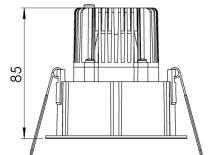

DIMENSIONS

Lumen value is given according to 4000K value.

Luminaire is F-marked and suitable for direct mounting on normally flammable surfaces.

All components are provided with 5 year limited guarantee. A qualified electrician must ensure proper installation of the product.