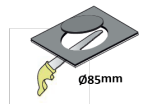

DIMENSIONS

Lumen value is given according to 4000K value.

Luminaire is F-marked and suitable for direct mounting on normally flammable surfaces.

All components are provided with 5 year limited guarantee. A qualified electrician must ensure proper installation of the product.