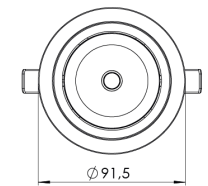

<b>Product Family</b>	Elda
<b>Adjustability</b>	Adjustable: 30°&30°
<b>Color</b>	White- Black- Gray- RAL
<b>Mounting Type</b>	Adjustable Recessed Mounted
<b>Body</b>	Die-cast aluminium body with electrostatic powder coated

<b>Control Type</b>	On/Off – Dali
<b>Electrical Insulation Class</b>	Class II
<b>Optional Features</b>	Emergency kit system can be integrated

<b>Sealing</b>	IP20
<b>Weight</b>	0,45 Kg
<b>Dimensions</b>	Ø91,5 x 85mm

#### DIMENSIONS

Lumen value is given according to 4000K value.

Luminaire is F-marked and suitable for direct mounting on normally flammable surfaces.

All components are provided with 5 year limited guarantee. A qualified electrician must ensure proper installation of the product.