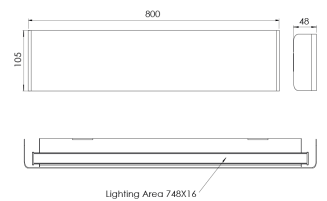

Product Family	Elora
Adjustability	Fixed
Color	White- Black- Gray- RAL
Mounting Type	Surface Mounted
Body	Sheet Steel body with electrostatic powder coated, Aluminum heatsink
Light Source	MP LED
Color Temperature	2700-3000-4000-5000-6500K
Color Rendering Index	CRI>80,CRI>90
Power	16,5 W
Power Factor	Pf>90
Luminaire Efficiency	70lm/W
Light Beam Angle	
Lumen	1155 lm
Operating Voltage	220-240V AC / 50-60 Hz
Light Source Lifetime	50.000 hours Led lifetime
Optic	High efficiency milky diffuser
Control Type	On/Off- Dali
Electrical Insulation Class	Class I
Optional Features	Unavailable
Sealing	IP20
Weight	1,2 Kg
Dimensions	48 x 105 x 800 mm

DIMENSIONS

Lumen value is given according to 3000K value.

Luminaire is F-marked and suitable for direct mounting on normally flammable surfaces.

All components are provided with 5 year limited guarantee. A qualified electrician must ensure proper installation of the product.