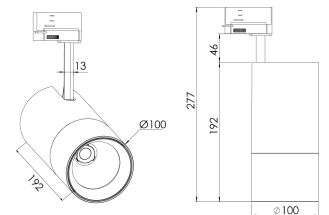

Product Family	Elva
Adjustability	Adjustable: 90° - 350°
Color	White- Black- Gray- RAL
Mounting Type	Track
Body	Die-cast aluminium body
Light Source	COB LED
Color Temperature	2700-3000-4000-5000-6500K
Color Rendering Index	CRI>80 , CRI>90
Power	14 W
Power Factor	Pf>90
Luminaire Efficiency	
Light Beam Angle	15°,24°,36°,60°
Lumen	1470 lm
Operating Voltage	110-120V AC
Light Source Lifetime	50.000 hours Led lifetime
Optic	
Control Type	On/Off- Dali
Electrical Insulation Class	Class II
Optional Features	Unavailable
Sealing	IP20
Weight	1,3 gr
Dimensions	Ø100 x 277 mm

DIMENSIONS

Lumen value is given according to 4000K value.

Luminaire is F-marked and suitable for direct mounting on normally flammable surfaces.

All components are provided with 5 year limited guarantee. A qualified electrician must ensure proper installation of the product.