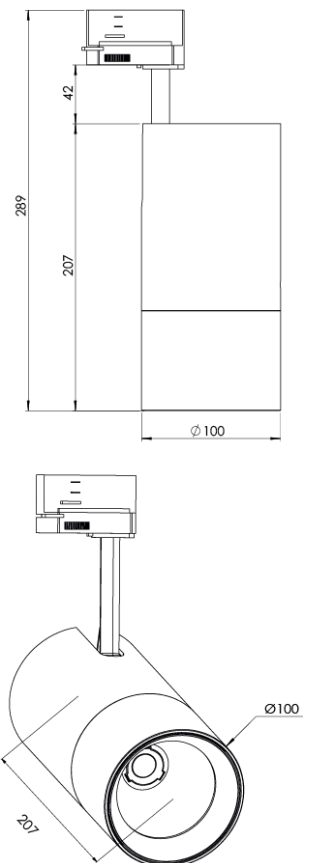

Product Family	Elva
Adjustability	Adjustable: 350° - 90°
Color	White- Black- Gray- RAL
Mounting Type	Track
Body	Extruded aluminium body with electrostatic powder coated
Light Source	COB LED
Color Temperature	2700-3000-4000-5000-6500K
Color Rendering Index	CRI>80,CRI>90
Power	20 W
Power Factor	Pf>90
Luminaire Efficiency	105lm/W
Light Beam Angle	15°,24°,40°,60°
Lumen	2096 lm
Operating Voltage	220-240V AC / 50-60 Hz
Light Source Lifetime	50.000 hours Led lifetime
Optic	High efficiency reflector and PC glass
Control Type	On/Off- Dali
Electrical Insulation Class	Class I
Optional Features	Unavailable
Sealing	IP20
Weight	1,3 Kg
Dimensions	Ø100 x 207mm

DIMENSIONS

Lumen value is given according to 4000K value.

Luminaire is F-marked and suitable for direct mounting on normally flammable surfaces.

All components are provided with 5 year limited guarantee. A qualified electrician must ensure proper installation of the product.