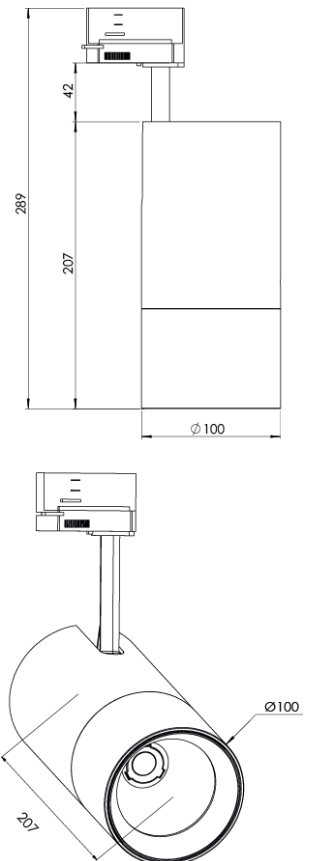

Product Family	Elva
Adjustability	Adjustable: 350° - 90°
Color	White- Black- Gray- RAL
Mounting Type	Track
Body	Extruded aluminium body with electrostatic powder coated
Light Source	COB LED
Color Temperature	2700-3000-4000-5000-6500K
Color Rendering Index	CRI>80,CRI>90
Power	28 W
Power Factor	Pf>90
Luminaire Efficiency	105lm/W
Light Beam Angle	15°,24°,40°,60°
Lumen	2950 lm
Operating Voltage	220-240V AC / 50-60 Hz
Light Source Lifetime	50.000 hours Led lifetime
Optic	High efficiency reflector and PC glass
Control Type	On/Off- Dali
Electrical Insulation Class	Class I
Optional Features	Unavailable
Sealing	IP20
Weight	1,3 Kg
Dimensions	Ø100 x 207mm

DIMENSIONS

Lumen value is given according to 4000K value.

Luminaire is F-marked and suitable for direct mounting on normally flammable surfaces.

All components are provided with 5 year limited guarantee. A qualified electrician must ensure proper installation of the product.