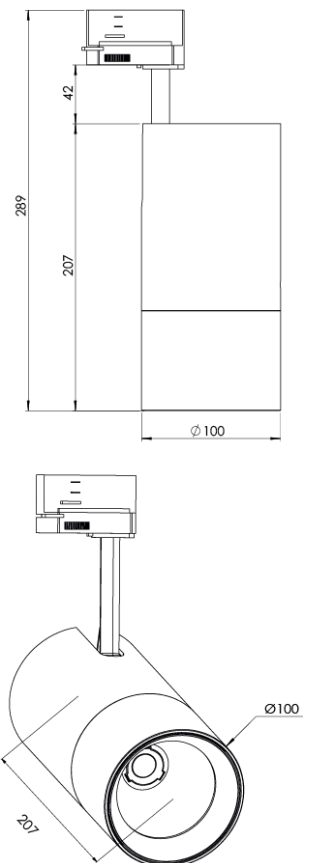

<b>Product Family</b>	Elva
<b>Adjustability</b>	Adjustable: 350° - 90°
<b>Color</b>	White- Black- Gray- RAL
<b>Mounting Type</b>	Track
<b>Body</b>	Extruded aluminium body with electrostatic powder coated
<b>Light Source</b>	COB LED
<b>Color Temperature</b>	2700-3000-4000-5000-6500K
<b>Color Rendering Index</b>	CRI>80,CRI>90
<b>Power</b>	35 W
<b>Power Factor</b>	Pf>90
<b>Luminaire Efficiency</b>	105lm/W
<b>Light Beam Angle</b>	15°,24°,40°,60°
<b>Lumen</b>	3678 lm
<b>Operating Voltage</b>	220-240V AC / 50-60 Hz
<b>Light Source Lifetime</b>	50.000 hours Led lifetime
<b>Optic</b>	High efficiency reflector and PC glass
<b>Control Type</b>	On/Off- Dali
<b>Electrical Insulation Class</b>	Class I
<b>Optional Features</b>	Unavailable
<b>Sealing</b>	IP20
<b>Weight</b>	1,3 Kg
<b>Dimensions</b>	Ø100 x 207mm

## DIMENSIONS

Lumen value is given according to 4000K value.

Luminaire is F-marked and suitable for direct mounting on normally flammable surfaces.

All components are provided with 5 year limited guarantee. A qualified electrician must ensure proper installation of the product.