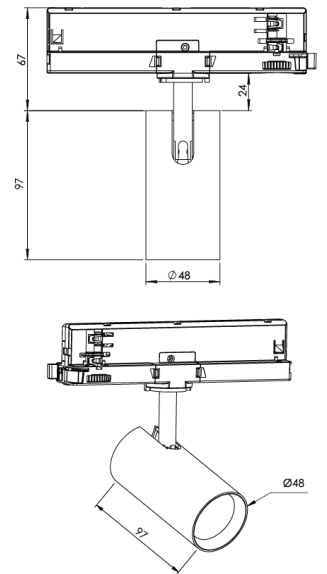

Product Family	Elva
Adjustability	Adjustable: 350° - 90°
Color	White- Black- Gray- RAL
Mounting Type	Track
Body	Extruded aluminium body with electrostatic powder coated
Light Source	COB LED
Color Temperature	2700-3000-4000-5000-6500K
Color Rendering Index	CRI>80,CRI>90
Power	8 W
Power Factor	Pf>90
Luminaire Efficiency	103lm/W
Light Beam Angle	15°,24°,36°,60°
Lumen	824 lm
Operating Voltage	220-240V AC / 50-60 Hz
Light Source Lifetime	50.000 hours Led lifetime
Optic	High efficiency reflector and PC glass
Control Type	On/Off
Electrical Insulation Class	Class II
Optional Features	Unavailable
Sealing	IP20
Weight	0,35 Kg
Dimensions	Ø48 X 97 mm

DIMENSIONS

Lumen value is given according to 4000K value.

Luminaire is F-marked and suitable for direct mounting on normally flammable surfaces.

All components are provided with 5 year limited guarantee. A qualified electrician must ensure proper installation of the product.