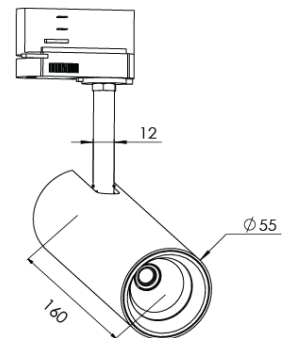

Product Family	Elva
Adjustability	Adjustable: 350° - 90°
Color	White- Black- Gray- RAL
Mounting Type	Track
Body	Extruded aluminium body with electrostatic powder coated
Light Source	COB LED
Color Temperature	2700-3000-4000-5000-6500K
Color Rendering Index	CRI>80,CRI>90
Power	7 W
Power Factor	Pf>90
Luminaire Efficiency	103lm/W
Light Beam Angle	15°,24°,36°,60°
Lumen	721 lm
Operating Voltage	220-240V AC / 50-60 Hz
Light Source Lifetime	50.000 hours Led lifetime
Optic	High efficiency reflector and PC glass
Control Type	On/Off
Electrical Insulation Class	Class I
Optional Features	Unavailable
Sealing	IP20
Weight	0,56 Kg
Dimensions	Ø55 x 160mm

DIMENSIONS

Lumen value is given according to 4000K value.

Luminaire is F-marked and suitable for direct mounting on normally flammable surfaces.

All components are provided with 5 year limited guarantee. A qualified electrician must ensure proper installation of the product.