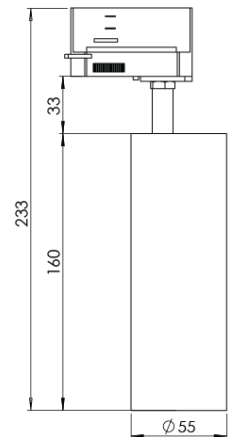

Product Family	Elva
Adjustability	Adjustable: 350° - 90°
Color	White- Black- Gray- RAL
Mounting Type	Track
Body	Extruded aluminium body with electrostatic powder coated
Light Source	COB LED
Color Temperature	2700-3000-4000-5000-6500K
Color Rendering Index	CRI>80,CRI>90
Power	7 W
Power Factor	Pf>90
Luminaire Efficiency	103lm/W
Light Beam Angle	15°,24°,36°,60°
Lumen	721 lm
Operating Voltage	220-240V AC / 50-60 Hz
Light Source Lifetime	50.000 hours Led lifetime
Optic	High efficiency reflector and PC glass
Control Type	On/Off
Electrical Insulation Class	Class I
Optional Features	Unavailable
Sealing	IP20
Weight	0,56 Kg
Dimensions	Ø55 x 160mm

DIMENSIONS

Lumen value is given according to 4000K value.

Luminaire is F-marked and suitable for direct mounting on normally flammable surfaces.

All components are provided with 5 year limited guarantee. A qualified electrician must ensure proper installation of the product.