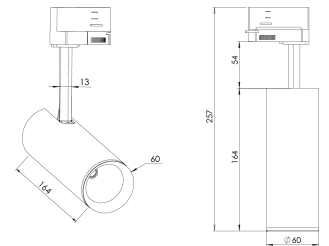

Product Family	Elva
Adjustability	Adjustable: 90° - 350°
Color	White- Black- Gray- RAL
Mounting Type	Track
Body	Die-cast aluminium body
Light Source	COB LED
Color Temperature	2700-3000-4000-5000-6500K
Color Rendering Index	CRI>80 , CRI>90
Power	6 W
Power Factor	Pf>90
Luminaire Efficiency	
Light Beam Angle	15°,24°,36°,60°
Lumen	618 lm
Operating Voltage	110-120V AC
Light Source Lifetime	50.000 hours Led lifetime
Optic	
Control Type	On/Off- Dali
Electrical Insulation Class	Class I
Optional Features	Unavailable
Sealing	IP20
Weight	60 gr
Dimensions	Ø60 x 257 mm

DIMENSIONS

Lumen value is given according to 4000K value.

Luminaire is F-marked and suitable for direct mounting on normally flammable surfaces.

All components are provided with 5 year limited guarantee. A qualified electrician must ensure proper installation of the product.